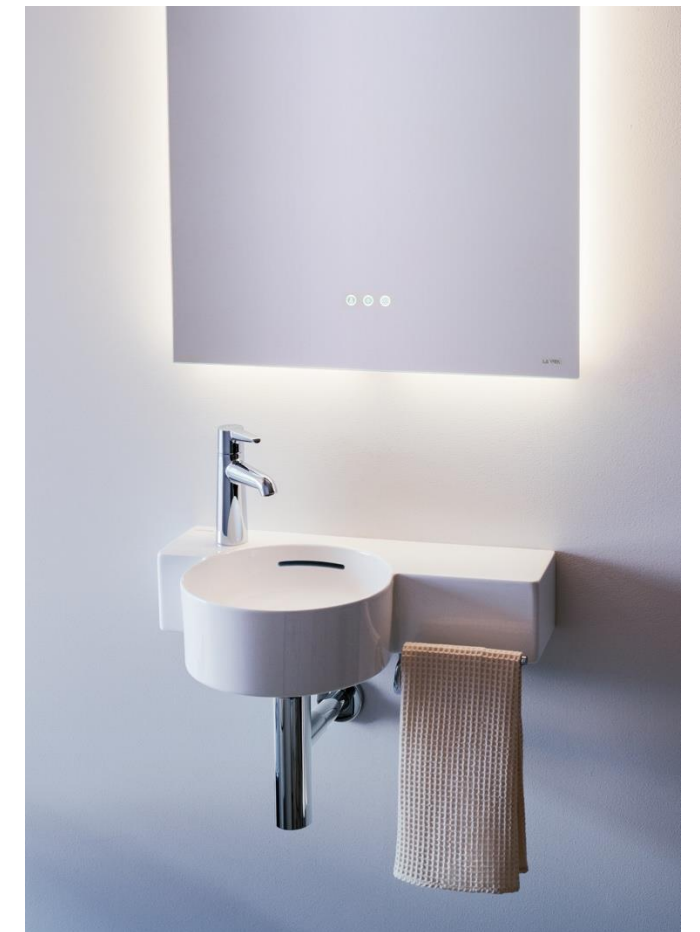

“What we have sculpted in this collection is a poetic experience.” says Wanders. “The bathroom is a place reserved for relaxation, rejuvenation and true piece.”

# Val

*Designed by Konstantin Grcic*

The Val collection consists of flexible and dynamic designs that rethink the proportions of bathrooms. Grcic's aim was to make the best use of the restricted space in compact, demanding bathroom layouts, without making them feel cluttered.

Clear geometric lines, extremely narrow edges and finely textured surfaces unite in harmony. Integrated functions include semi-dry basin shelves, which can be used to store soap, cosmetic or shaving brushes.