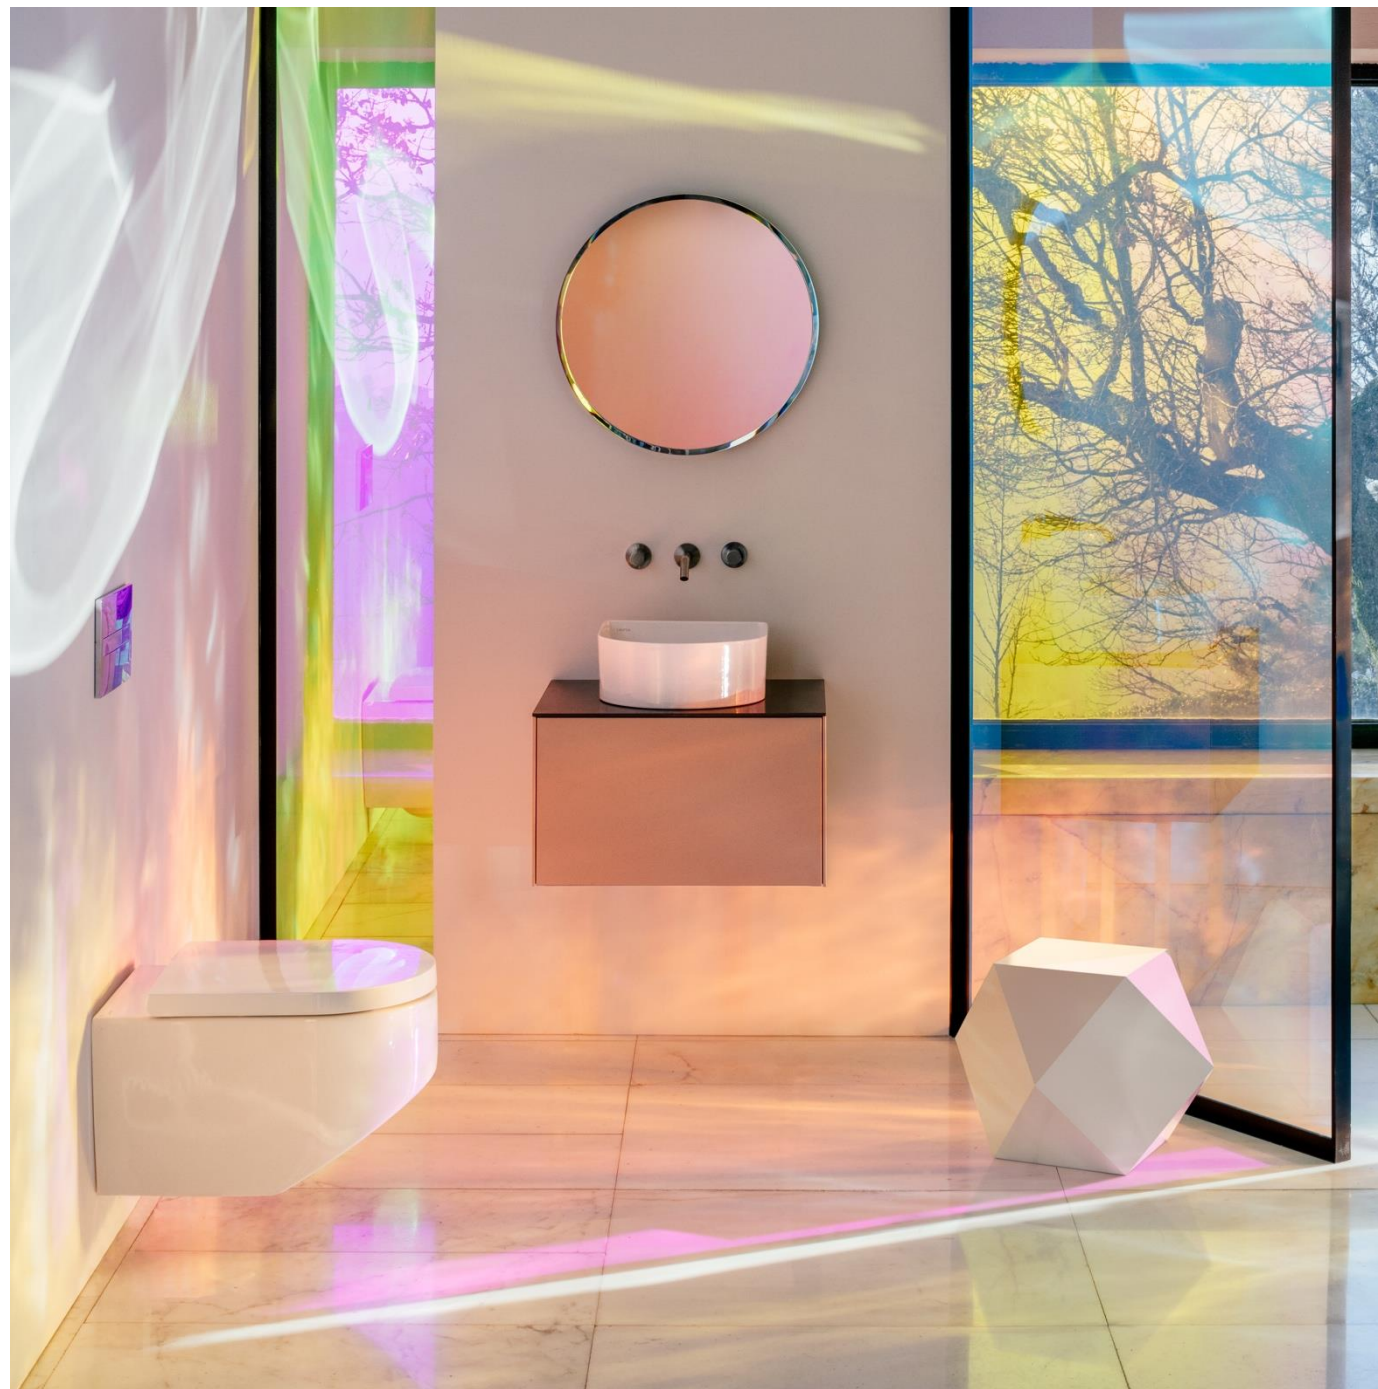

Sonar

Designed by Patricia Urquiola

Patricia Urquiola exploits the fineness of Laufen's SaphirKeramik. Accentuated geometry and sensual textures. The basin and freestanding bath feature an ultra-thin gently rippled exterior that mimics the way sound waves travel through water. This optional feature complements the traditional smooth surfaces in the collection, which has expressive, yet minimalist formal language.

"I not only wanted to work with the lightness of the ceramics, I also wanted to find a way to design its surface." said Urquiola. "I liked the idea of using the little waves generated by sound."