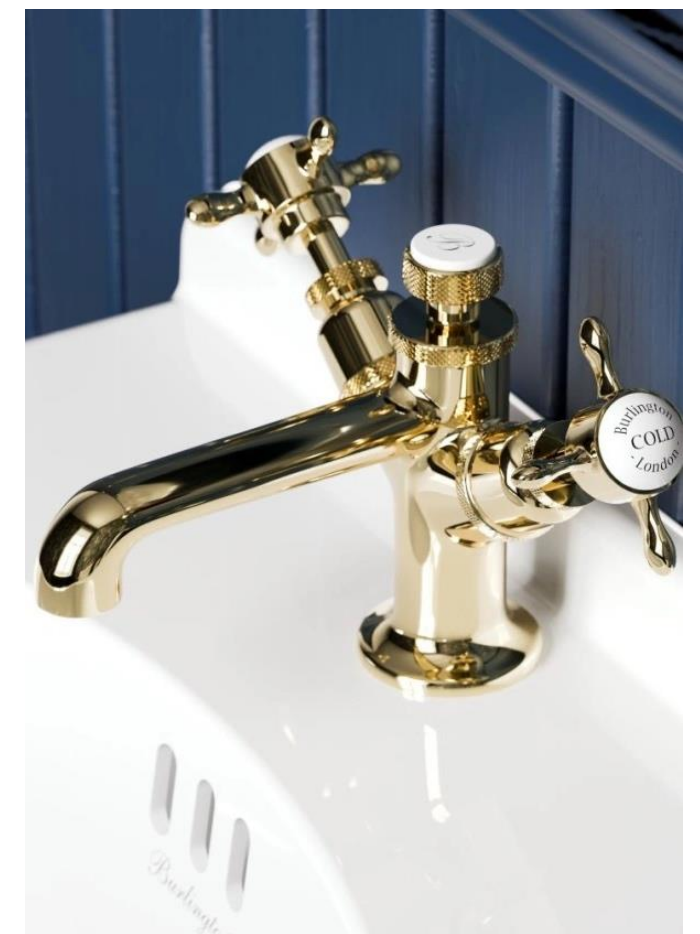

In four sizes, the Guild basin is designed for cloakrooms and large family bathrooms alike. A choice of set-ups including wall hung, pedestal or washstand. The minimal and elegant Guild toilets are designed to harmoniously blend into any traditional bathroom design. There are four sizes, including concealed cistern and high-level design. The soft close seat is available in the same finishes as the furniture units.

A beautifully traditional design with modern interpretation. Wall and deck mounted options and various tap hole layouts for both basin and bath. Available in chrome, gold and brushed nickel.