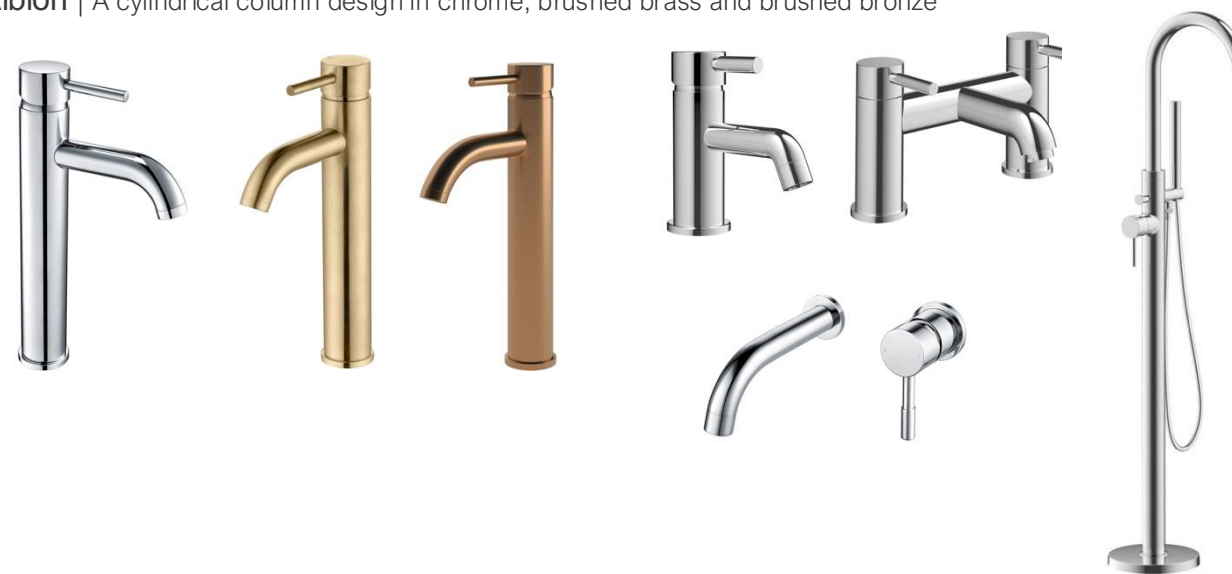

# Brassware

The highlight of any bathroom, brassware needs to blend in with your design style, so choosing the right finish is key. Chrome is the traditional preference, although brushed brass and bronze, or even matt black are options which may just complete your look.

Kegon

Boka

Trenton

Narva | On-trend with smooth tactile edges, in chrome, matt black, brushed brass and brushed bronze

Albion | A cylindrical column design in chrome, brushed brass and brushed bronze

Aira | A chrome design featuring a waterfall effect stream