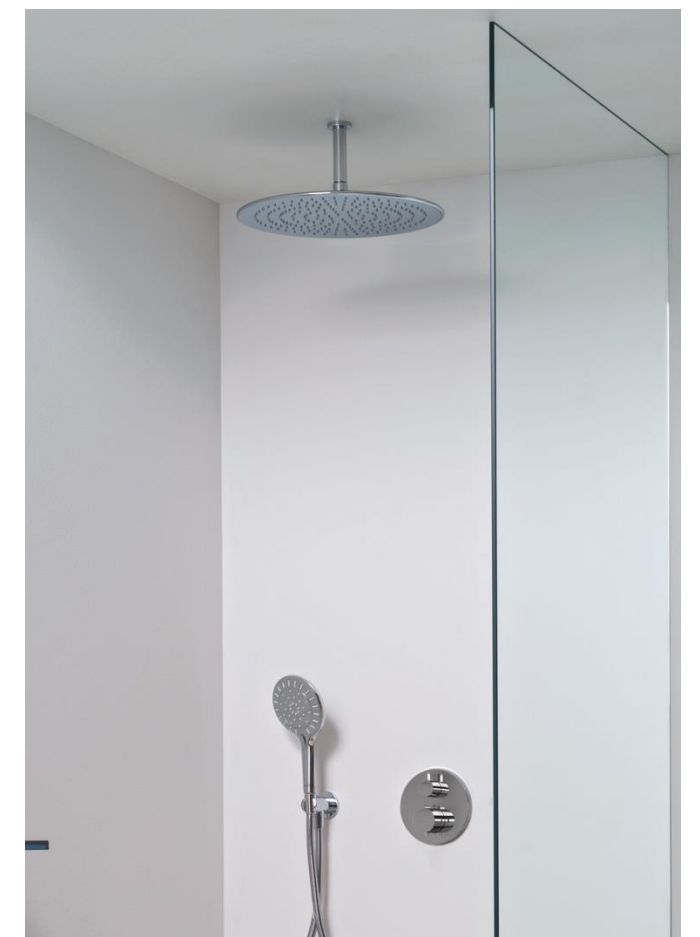

## Furniture & mirror cabinets

Time spent in the bathroom is balm for your soul. With Base, this experience could not be more pleasant. The newest range of bathroom furniture sets the scene, complementing the Laufen ceramics collection, to create an aesthetically pleasing experience. With technology suitable for everyday use, a variety of surfaces and a wide range of colours, the range supports even the most ambitious bathroom planning without compromise.

# Shower Accessories

The rain shower heads made of high quality stainless steel are supplemented by versatile hand shower heads in various formats. Matching shower accessories are perfectly harmonised with the various shower heads. From the convenient wall support to the carefully designed shower slide bar with sophisticated side-mounted controls, it provides the best possible solution for all needs.