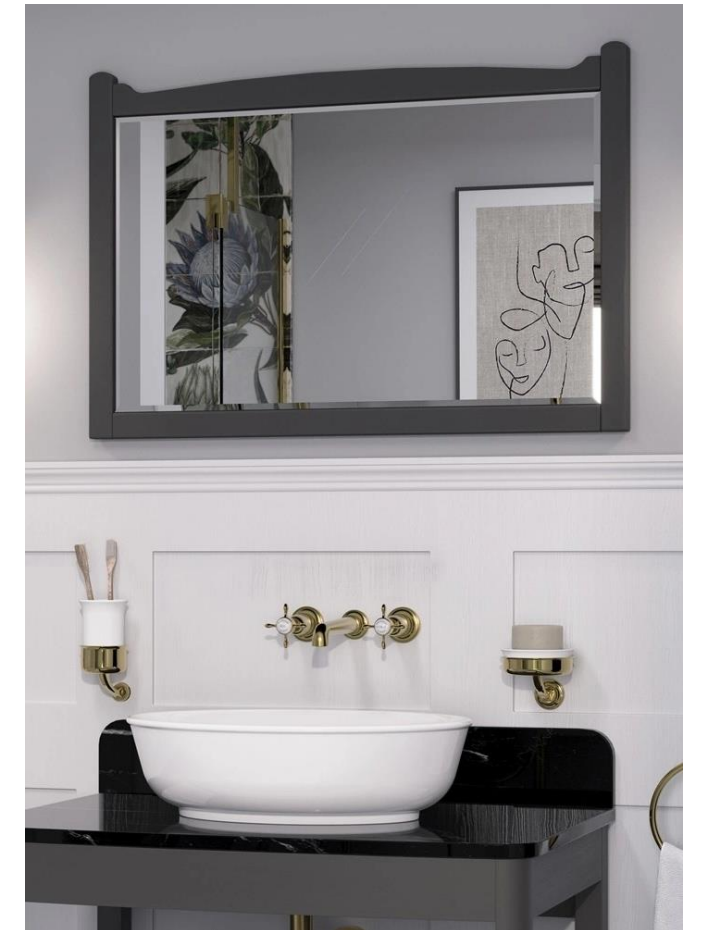

In four sizes, the Guild basin is designed for cloakrooms and large family bathrooms alike. A choice of set-ups including wall hung, pedestal or washstand. The minimal and elegant Guild toilets are designed to harmoniously blend into any traditional bathroom design. There are four sizes, including concealed cistern and high-level design. The soft close seat is available in the same finishes as the furniture units.

# Guild Brassware

Displaying the beautiful features of this classic era of design, the Guild brassware range brings elegance and sophistication to your traditional bathroom. A stunning crosshead design with matching showers and accessories.

A beautifully traditional design with modern interpretation. Wall and deck mounted options and various tap hole layouts for both basin and bath. Available in chrome, gold and brushed nickel.

Two mirror sizes are available and a mirrored cabinet. Accessorise with frosted or clear wall lights, soap dispensers, towel rings, soap dispensers, toilet brush and tumbler holders.