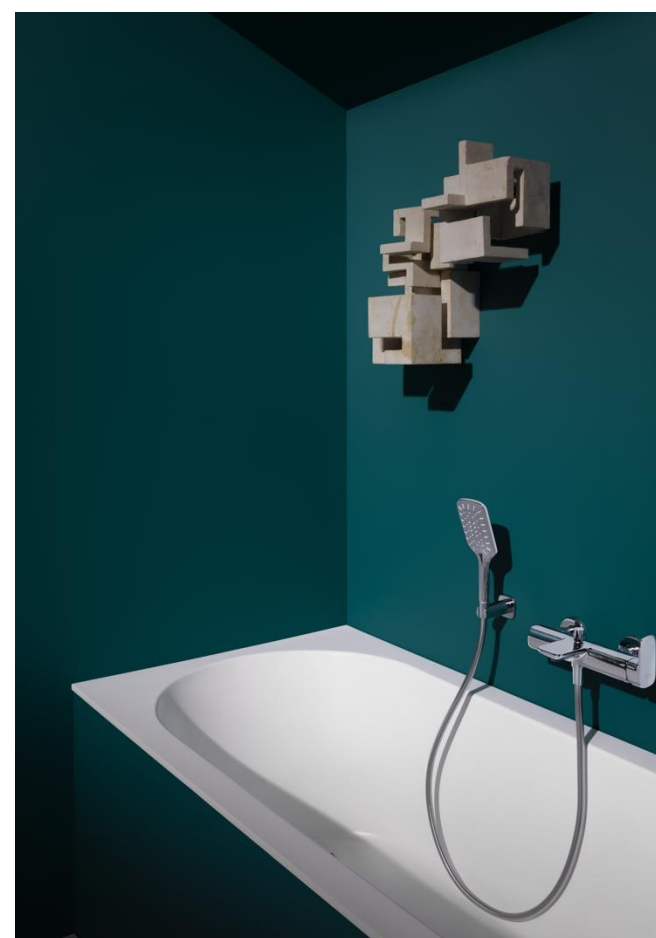

Pro

Designed by Peter Wirz

Pro's industrial design is the modern answer to the once revolutionary idea that everyone has a right to enjoy beautiful forms.