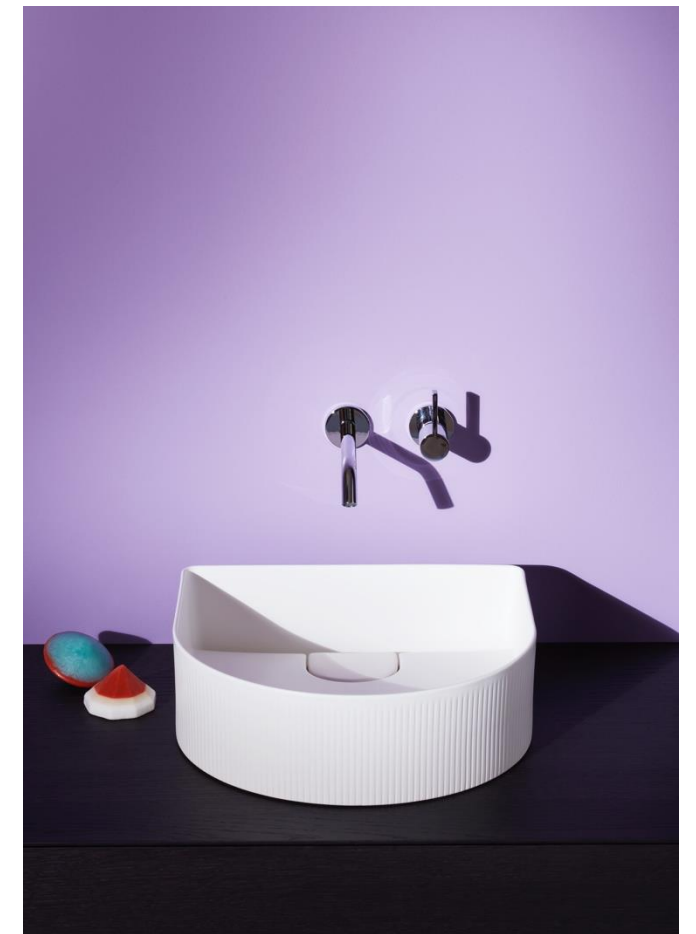

Sonar

Designed by Patricia Urquiola

Patricia Urquiola exploits the fineness of Laufen's SaphirKeramik. Accentuated geometry and sensual textures. The basin and freestanding bath feature an ultra-thin gently rippled exterior that mimics the way sound waves travel through water. This optional feature complements the traditional smooth surfaces in the collection, which has expressive, yet minimalist formal language.

"I not only wanted to work with the lightness of the ceramics, I also wanted to find a way to design its surface." said Urquiola. "I liked the idea of using the little waves generated by sound."